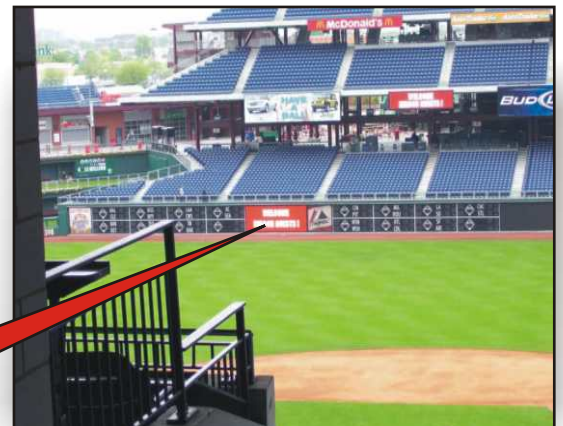

In early May, 2007, the ENECON Mid-Atlantic Engineering Team hosted an informative customer event inside Citizen's Bank Park, home of the '*Philadelphia Phillies*'.

Current and prospective customers from all over the region were in attendance. Their backgrounds and specialities spanning facilities management, engineering and even Naval personnel.

The multi-media presentation delivered by ENECON Mid-Atlantic's Engineering Team covered all aspects of the

ENECON polymer systems product line as well as the latest advances in maintenance and repair technology.

This open forum permitted the attendees to share their ENECON application stories, as well as learn from each other regarding problem solving.

The event concluded with a tour of the field, dugouts and the locker rooms. For those in attendance, this truly was a once-in-a-lifetime experience.